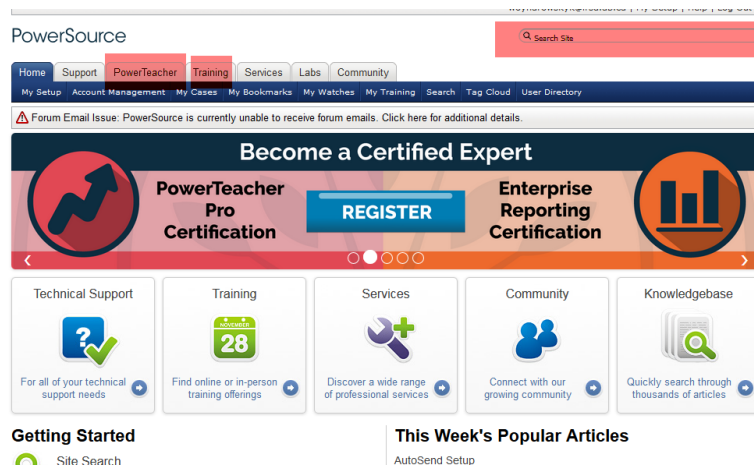

From the PowerSource home page you should see the "PowerTeacher" tab, if you select the "Training" tab there are Distance Learning opportunities-these vary in length, usually they are about one hour. The "Mastery in Minutes" are short little videos, 3-6 minutes in length, that focus on a certain subject. You can also use the "Search Site" field.