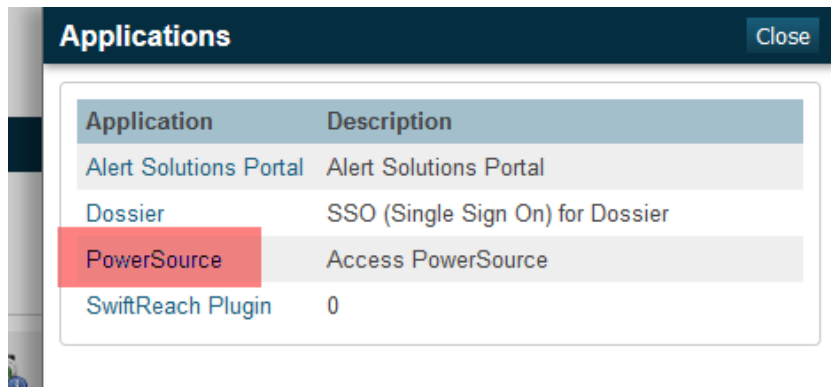

Click on PowerSource. If you are having issues logging in please contact Karen Woynarowsky (woynarowskyk@lrzd.ab.ca) to reactivate your login.